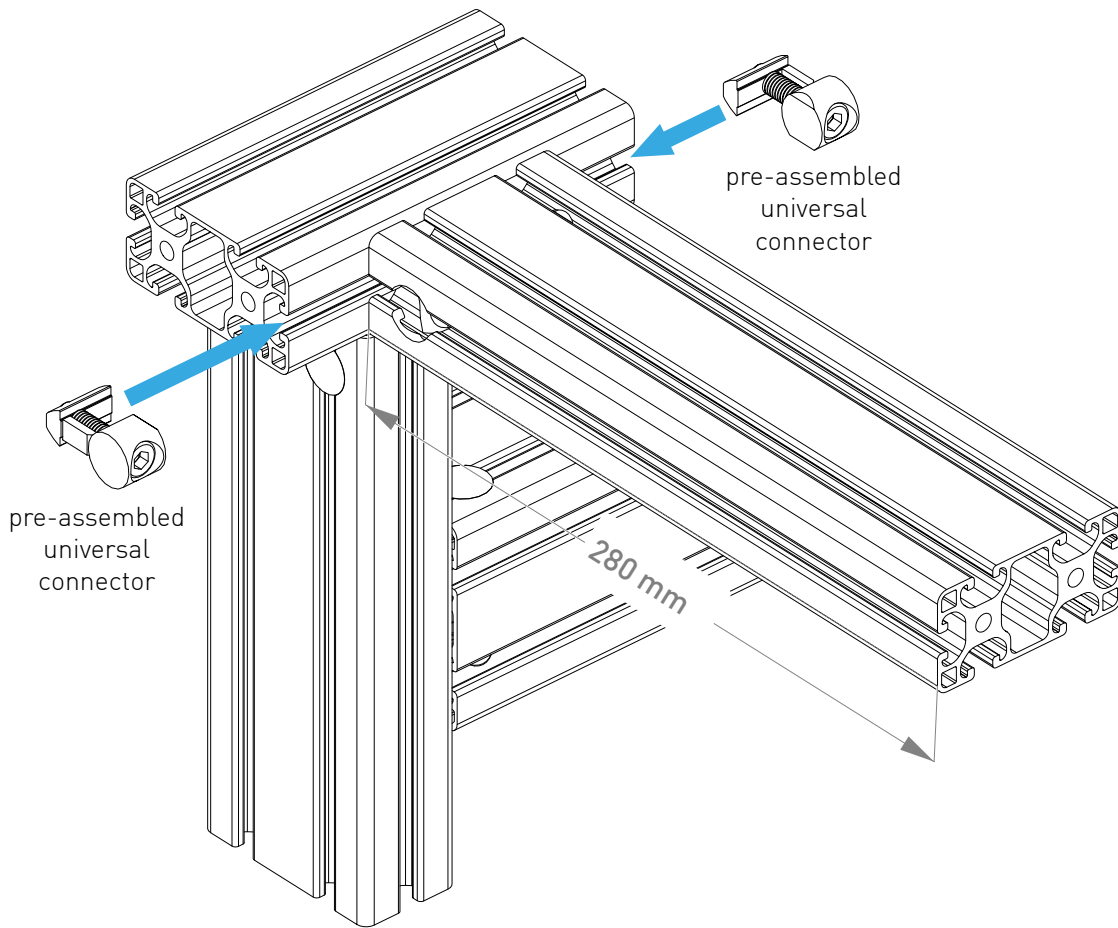

MTS COLLECTIVE MOUNT UNIVERSAL

Instruction Manual
Bedienungsanleitung
Mode d'emploi

PARTS

[dimensions in mm / different scales]
No extra or spare parts listed!

BAG 1

BAG 2

BAG 3

ASSEMBLY

Assembly of a VPC Rotor TCS Collective

Assembly of a Winwing Black Shark Collective

possible position adjustments