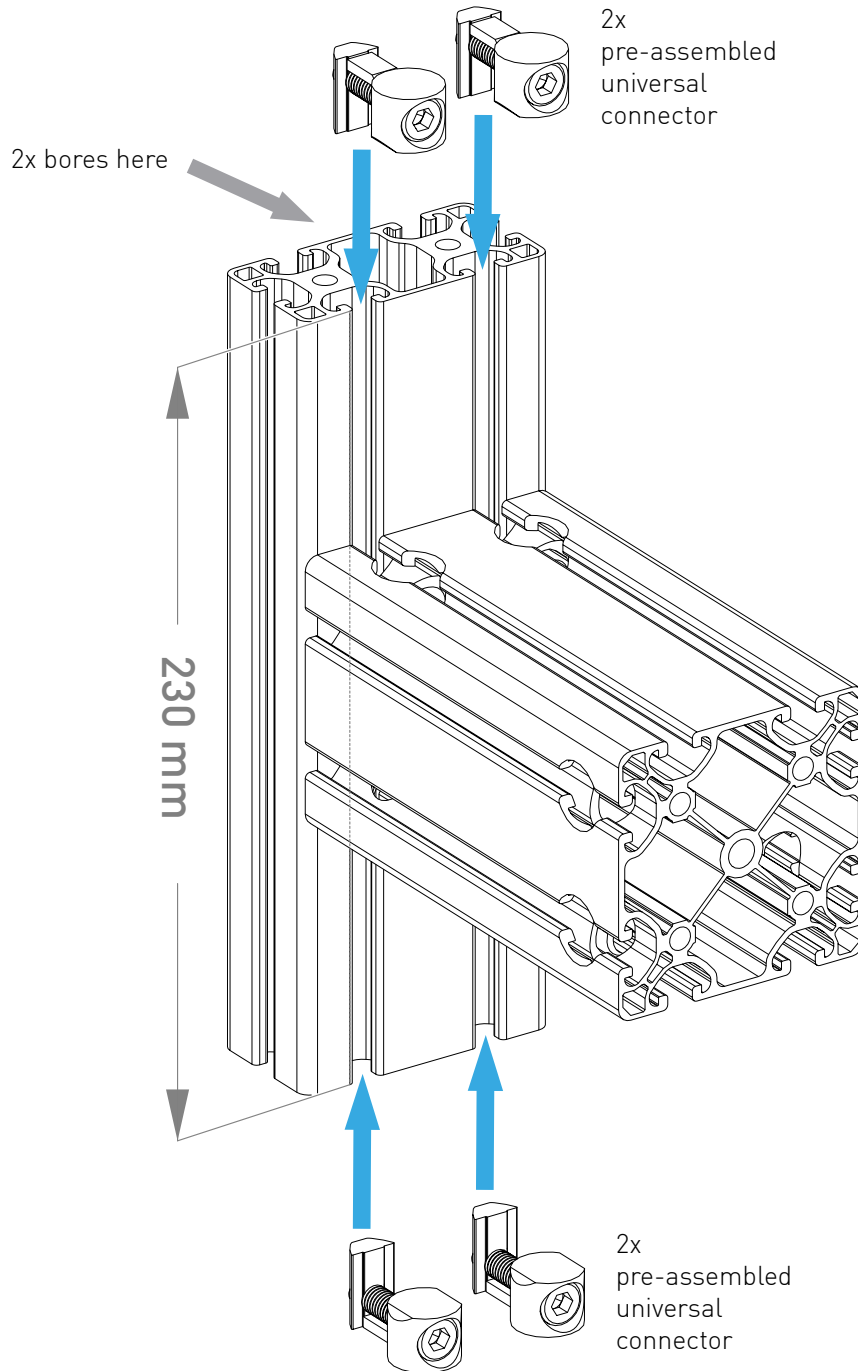

MTS COLLECTIVE MOUNT UNIVERSAL

Instruction Manual
Bedienungsanleitung
Mode d'emploi

PARTS

[dimensions in mm / different scales]
No extra or spare parts listed!

BAG 1

BAG 2

BAG 3

ASSEMBLY

Assembly of a VPC Rotor TCS Collective

Assembly of a Winwing Black Shark Collective

possible position adjustments