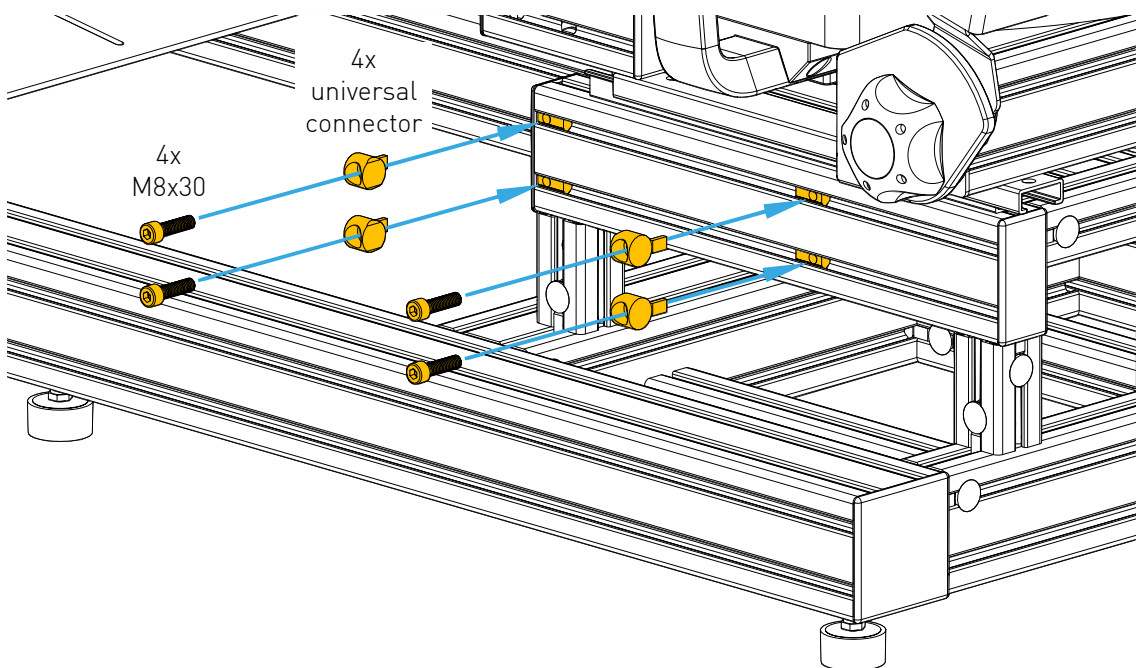

MTS COLLECTIVE MOUNT UNIVERSAL

Instruction Manual
Bedienungsanleitung
Mode d'emploi

PARTS

[dimensions in mm / different scales]
No extra or spare parts listed!

BAG 1

BAG 2

BAG 3

ASSEMBLY

Assembly of a VPC Rotor TCS Collective

Assembly of a Winwing Black Shark Collective

possible position adjustments