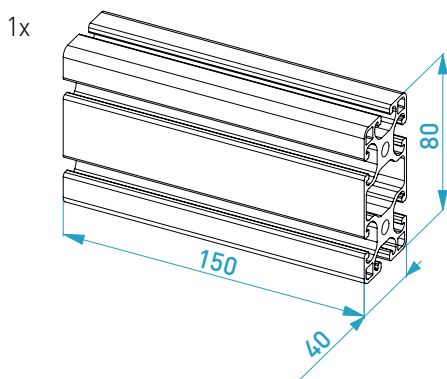

MTS COLLECTIVE MOUNT UNIVERSAL

Instruction Manual
Bedienungsanleitung
Mode d'emploi

PARTS

[dimensions in mm / different scales]
No extra or spare parts listed!

BAG 1

BAG 2

BAG 3

ASSEMBLY

Assembly of a VPC Rotor TCS Collective

Assembly of a Winwing Black Shark Collective

possible position adjustments