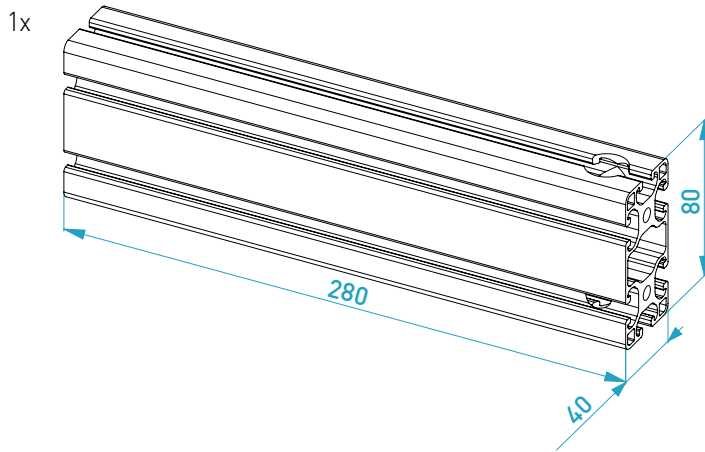

MTS COLLECTIVE MOUNT UNIVERSAL

Instruction Manual
Bedienungsanleitung
Mode d'emploi

PARTS

[dimensions in mm / different scales]
No extra or spare parts listed!

BAG 1

BAG 2

BAG 3

ASSEMBLY

Assembly of a VPC Rotor TCS Collective

Assembly of a Winwing Black Shark Collective

possible position adjustments