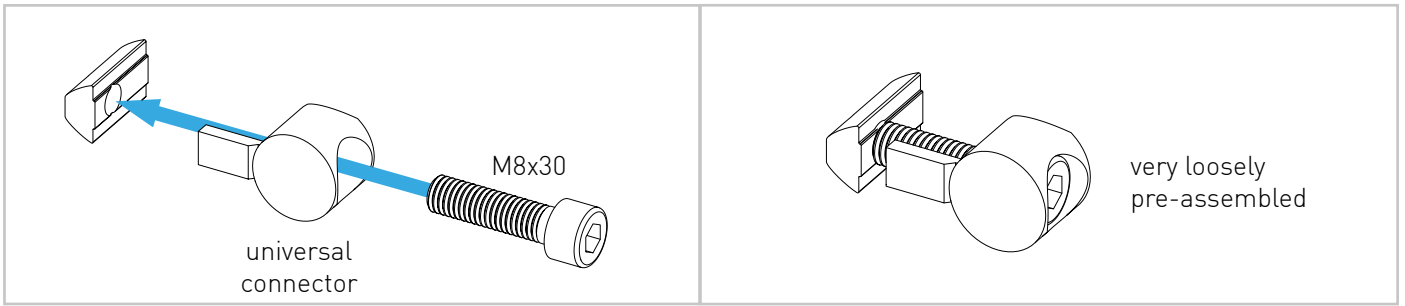

MTS COLLECTIVE MOUNT UNIVERSAL

Instruction Manual
Bedienungsanleitung
Mode d'emploi

PARTS

[dimensions in mm / different scales]
No extra or spare parts listed!

BAG 1

BAG 2

BAG 3

ASSEMBLY

Assembly of a VPC Rotor TCS Collective

Assembly of a Winwing Black Shark Collective

possible position adjustments