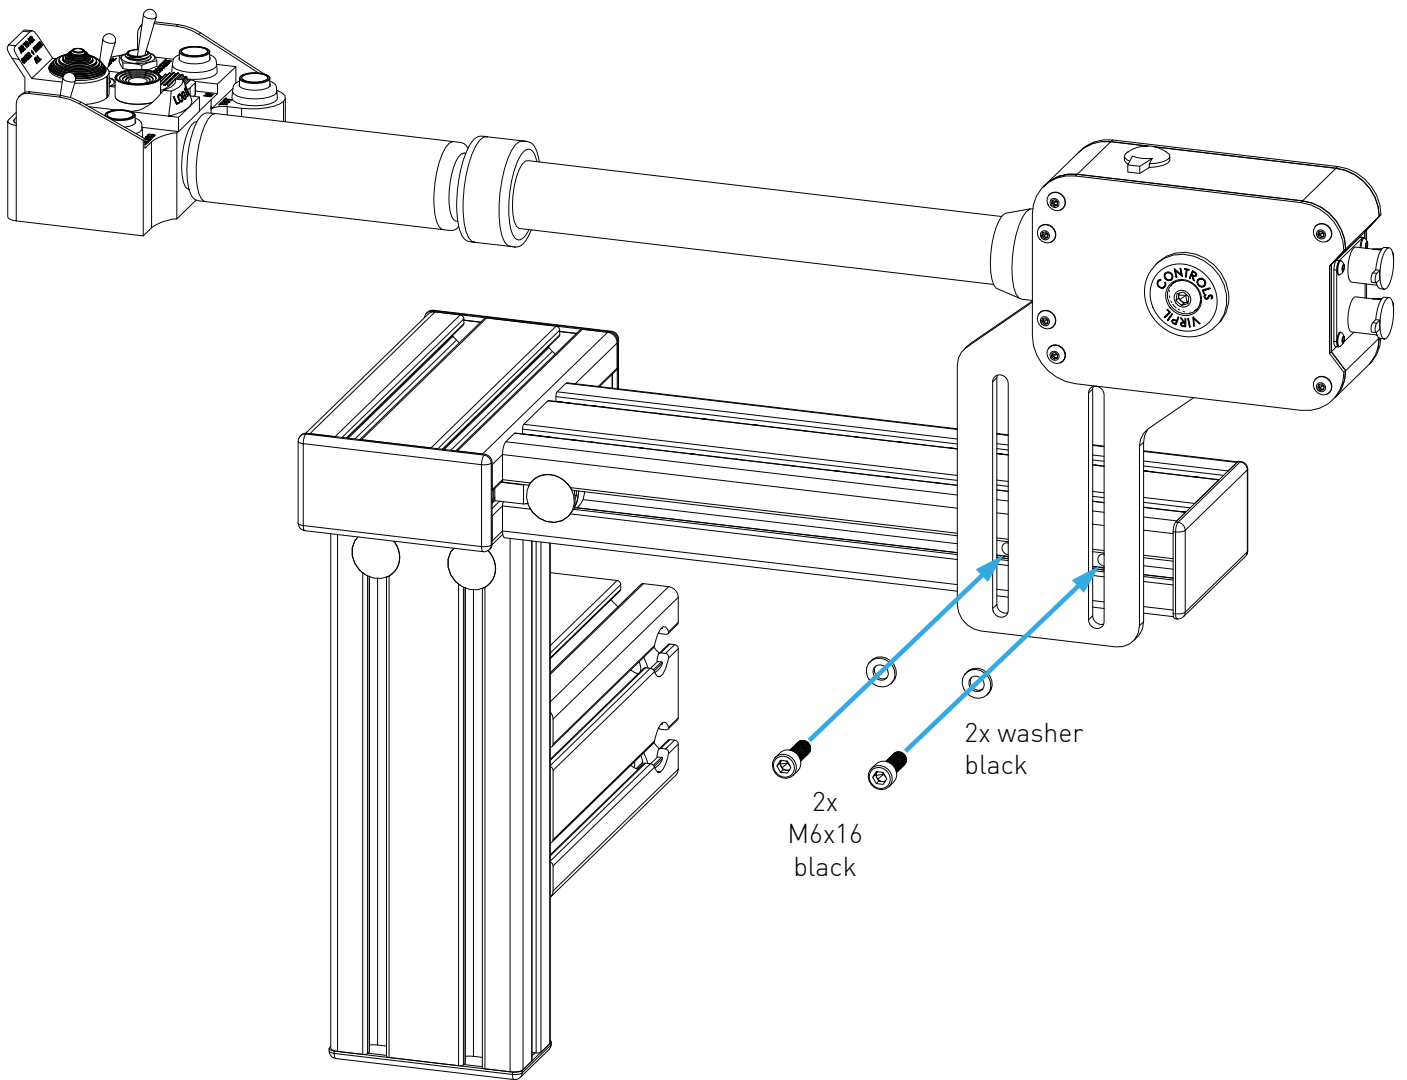

MTS COLLECTIVE MOUNT UNIVERSAL

Instruction Manual
Bedienungsanleitung
Mode d'emploi

PARTS

[dimensions in mm / different scales]
No extra or spare parts listed!

BAG 1

BAG 2

BAG 3

ASSEMBLY

Assembly of a VPC Rotor TCS Collective

Assembly of a Winwing Black Shark Collective

possible position adjustments