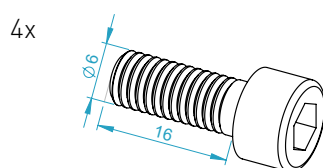

MTS COLLECTIVE MOUNT UNIVERSAL

Instruction Manual
Bedienungsanleitung
Mode d'emploi

PARTS

[dimensions in mm / different scales]
No extra or spare parts listed!

BAG 1

BAG 2

BAG 3

ASSEMBLY

Assembly of a VPC Rotor TCS Collective

Assembly of a Winwing Black Shark Collective

possible position adjustments