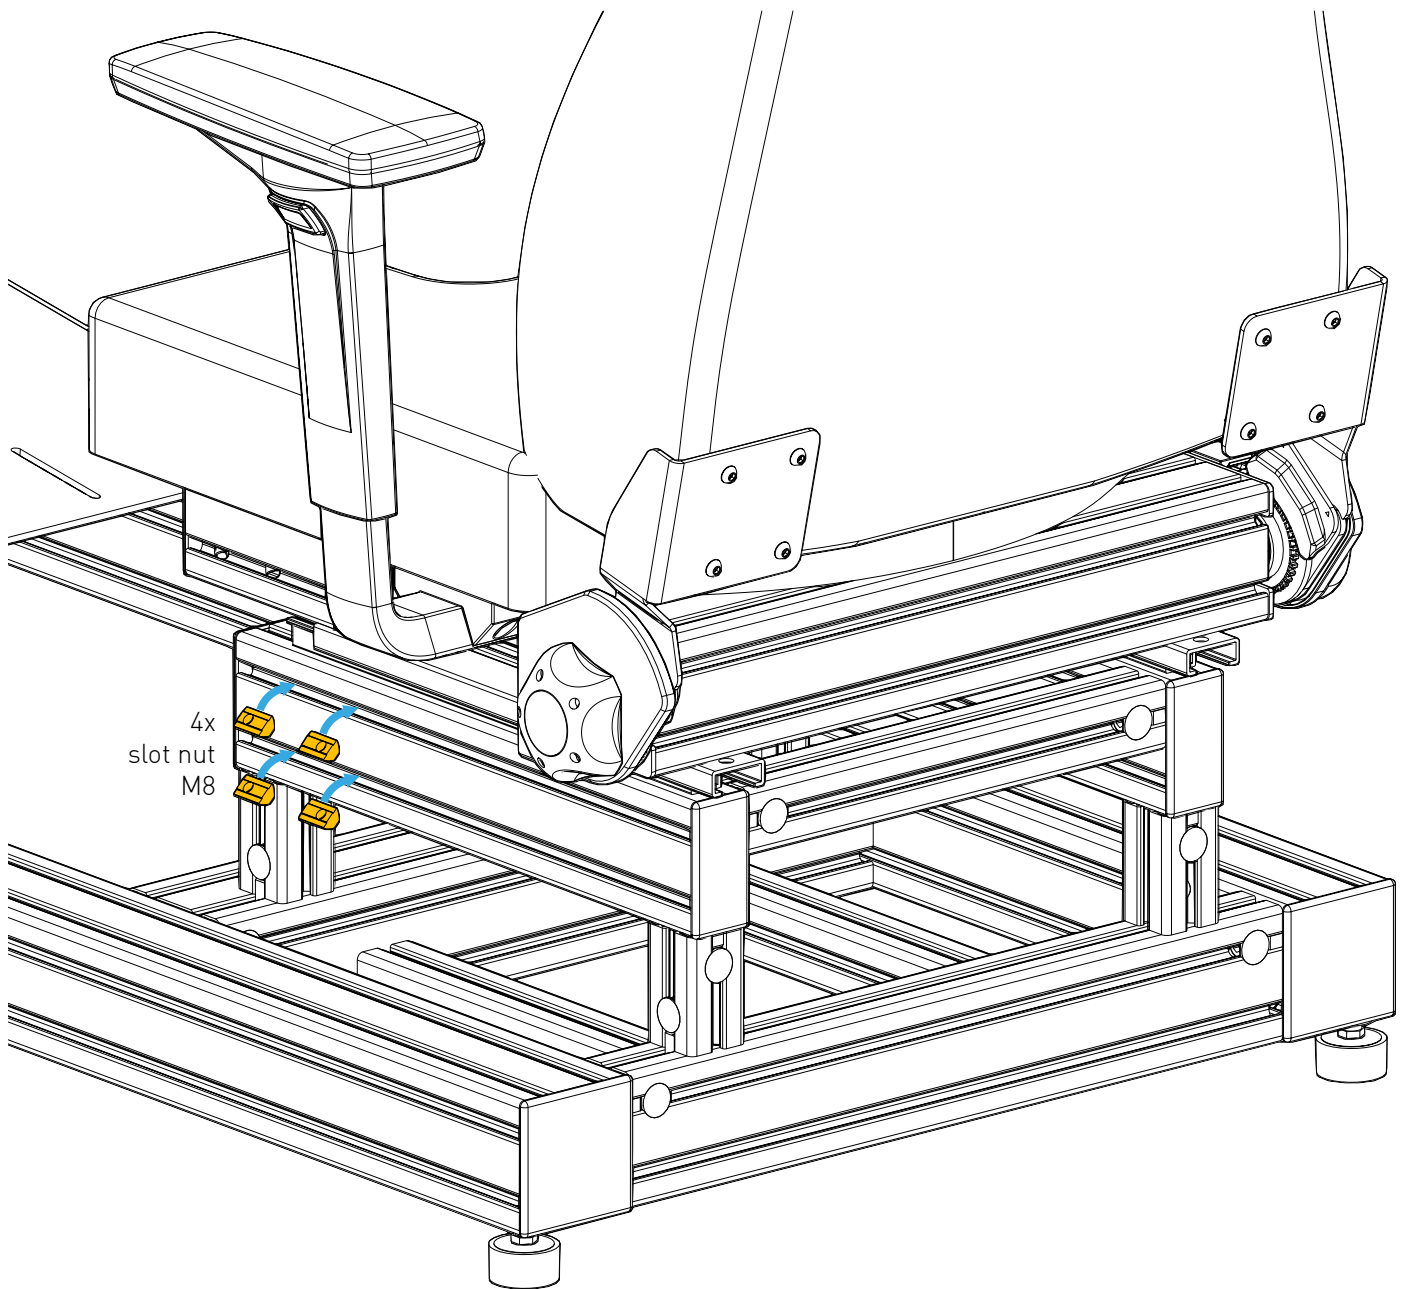

MTS COLLECTIVE MOUNT UNIVERSAL

Instruction Manual
Bedienungsanleitung
Mode d'emploi

PARTS

[dimensions in mm / different scales]
No extra or spare parts listed!

BAG 1

BAG 2

BAG 3

ASSEMBLY

Assembly of a VPC Rotor TCS Collective

Assembly of a Winwing Black Shark Collective

possible position adjustments