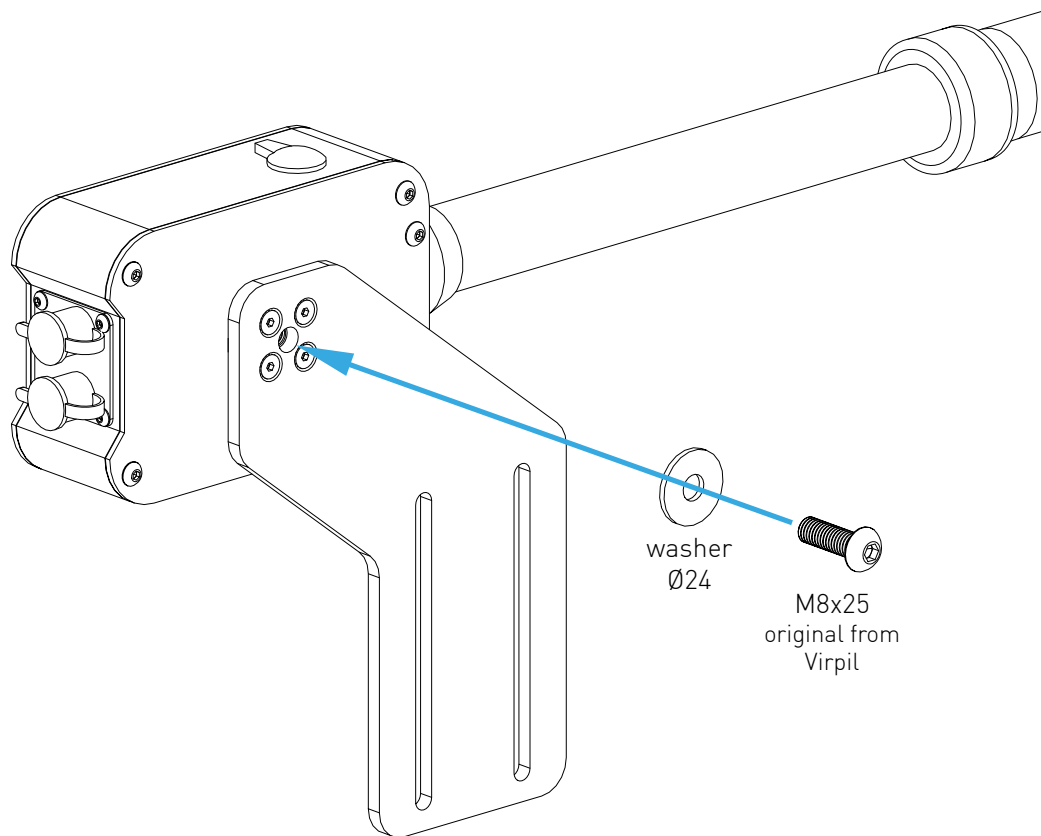

MTS COLLECTIVE MOUNT UNIVERSAL

Instruction Manual
Bedienungsanleitung
Mode d'emploi

PARTS

[dimensions in mm / different scales]
No extra or spare parts listed!

BAG 1

BAG 2

BAG 3

ASSEMBLY

Assembly of a VPC Rotor TCS Collective

Assembly of a Winwing Black Shark Collective

possible position adjustments