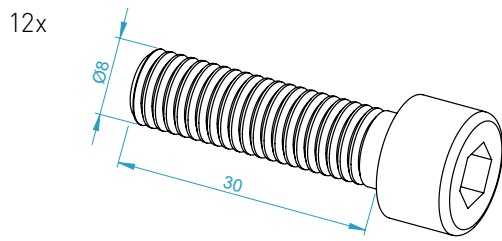

MTS COLLECTIVE MOUNT UNIVERSAL

Instruction Manual
Bedienungsanleitung
Mode d'emploi

PARTS

[dimensions in mm / different scales]
No extra or spare parts listed!

BAG 1

BAG 2

BAG 3

ASSEMBLY

Assembly of a VPC Rotor TCS Collective

Assembly of a Winwing Black Shark Collective

possible position adjustments