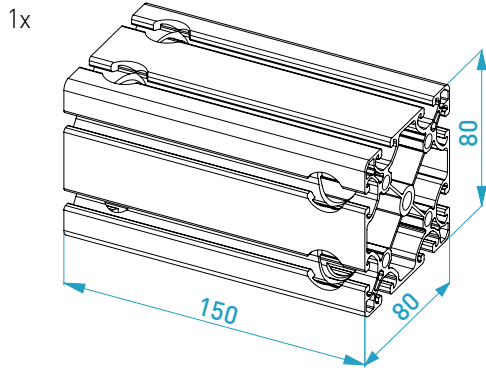

MTS COLLECTIVE MOUNT UNIVERSAL

Instruction Manual
Bedienungsanleitung
Mode d'emploi

PARTS

[dimensions in mm / different scales]
No extra or spare parts listed!

BAG 1

BAG 2

BAG 3

ASSEMBLY

Assembly of a VPC Rotor TCS Collective

Assembly of a Winwing Black Shark Collective

possible position adjustments