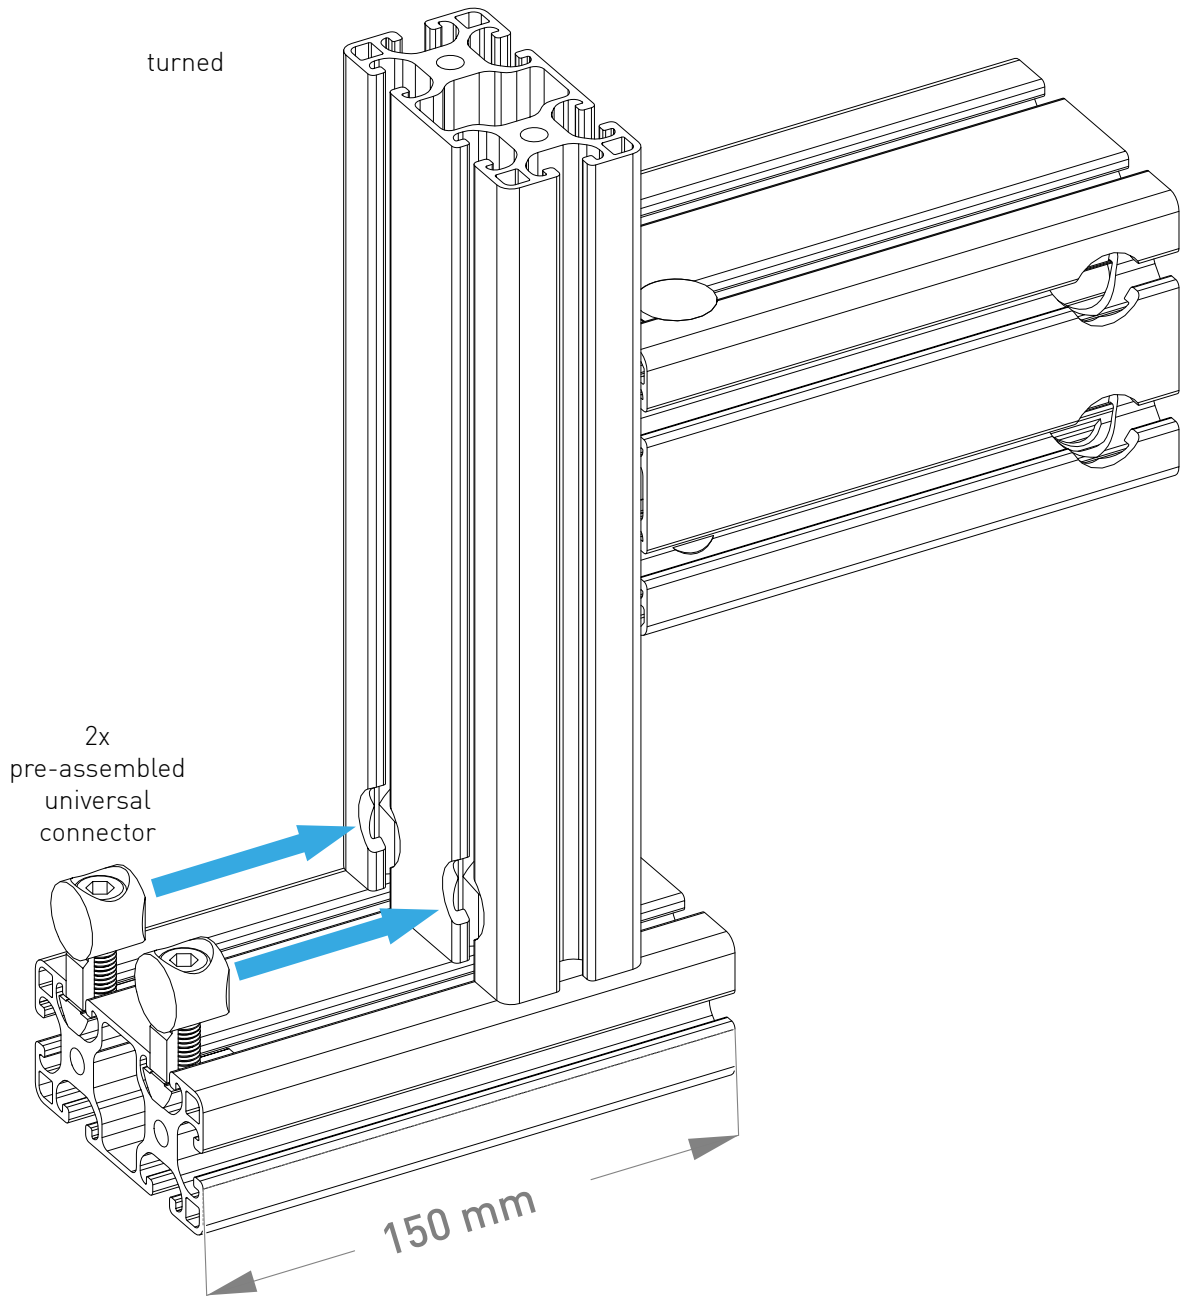

MTS COLLECTIVE MOUNT UNIVERSAL

Instruction Manual
Bedienungsanleitung
Mode d'emploi

PARTS

[dimensions in mm / different scales]
No extra or spare parts listed!

BAG 1

BAG 2

BAG 3

ASSEMBLY

Assembly of a VPC Rotor TCS Collective

Assembly of a Winwing Black Shark Collective

possible position adjustments