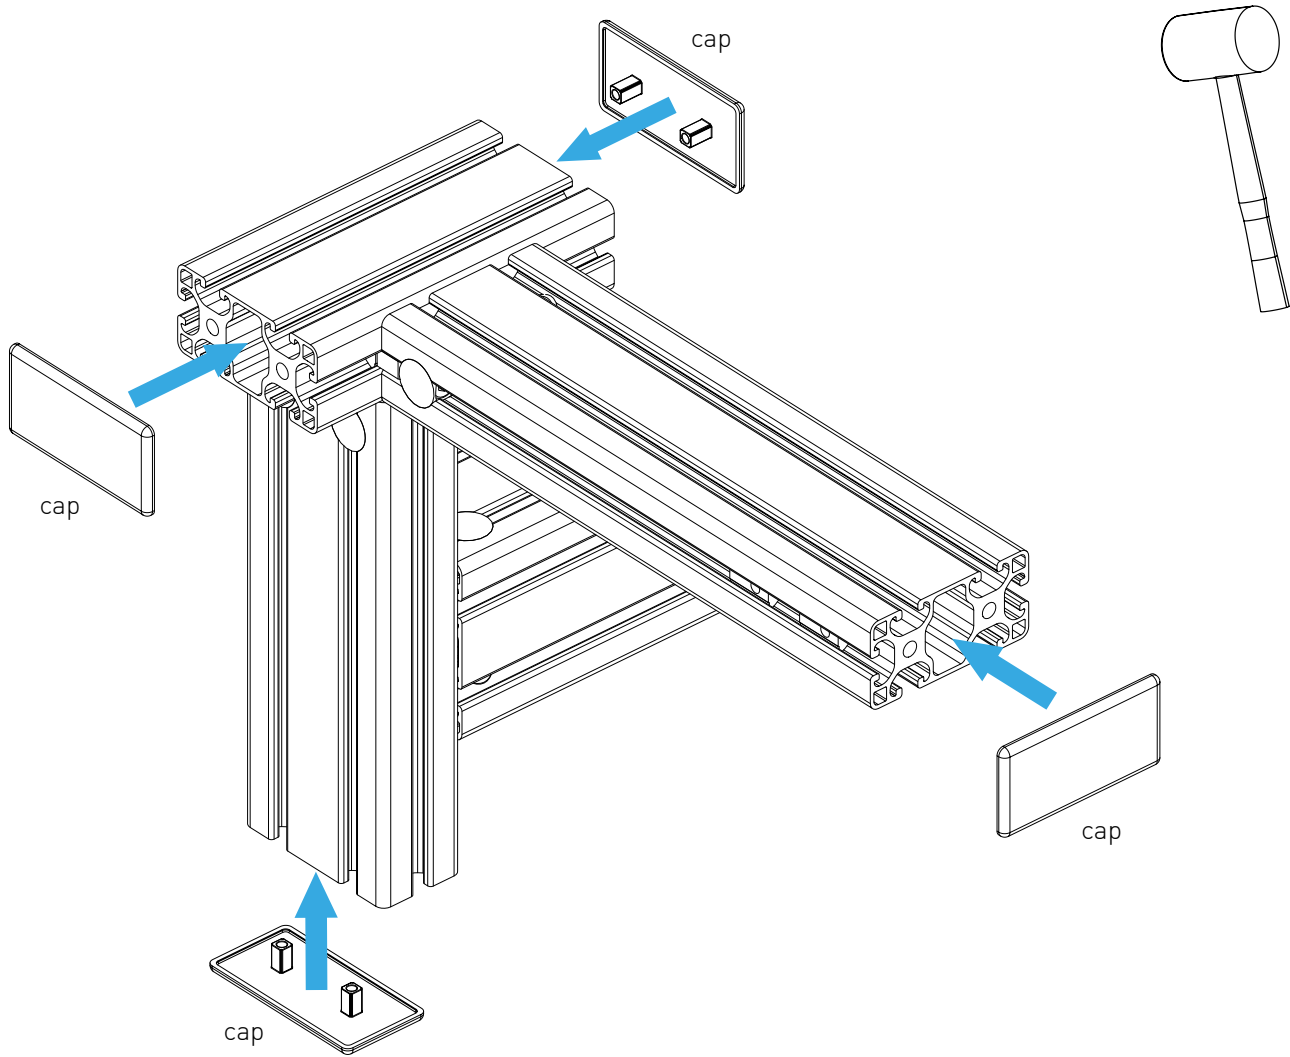

MTS COLLECTIVE MOUNT UNIVERSAL

Instruction Manual
Bedienungsanleitung
Mode d'emploi

PARTS

[dimensions in mm / different scales]
No extra or spare parts listed!

BAG 1

BAG 2

BAG 3

ASSEMBLY

Assembly of a VPC Rotor TCS Collective

Assembly of a Winwing Black Shark Collective

possible position adjustments