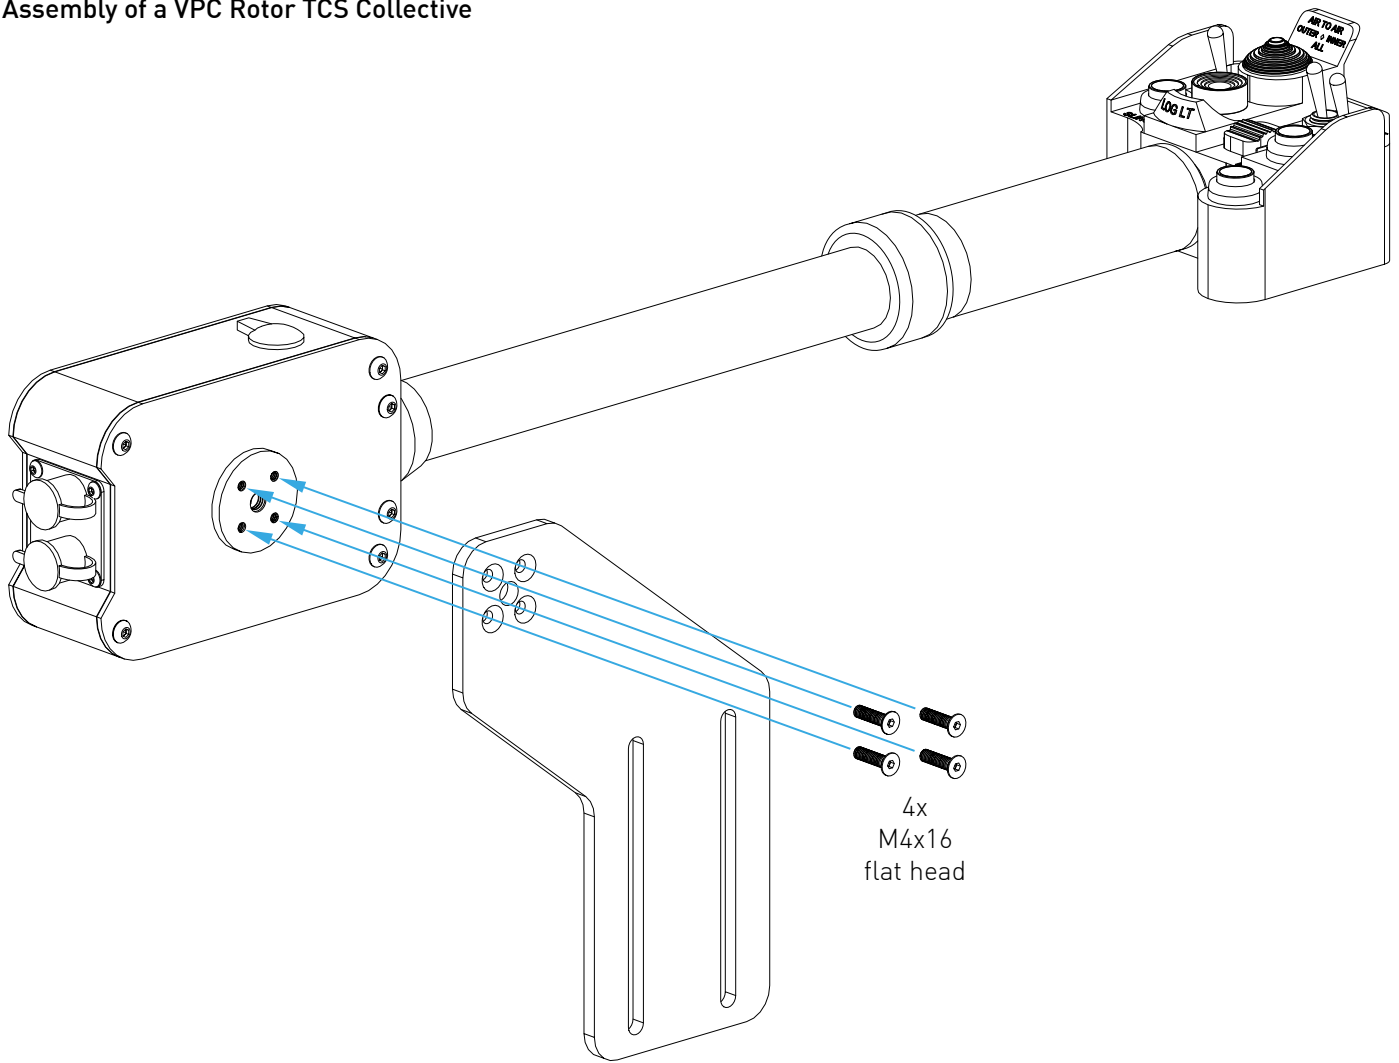

MTS COLLECTIVE MOUNT UNIVERSAL

Instruction Manual
Bedienungsanleitung
Mode d'emploi

PARTS

[dimensions in mm / different scales]
No extra or spare parts listed!

BAG 1

BAG 2

BAG 3

ASSEMBLY

Assembly of a VPC Rotor TCS Collective

Assembly of a Winwing Black Shark Collective

possible position adjustments