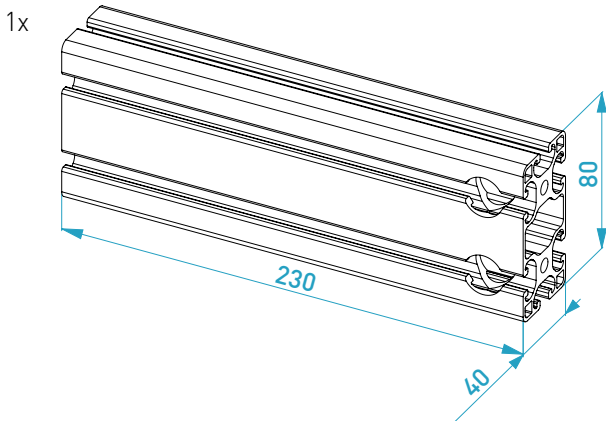

MTS COLLECTIVE MOUNT UNIVERSAL

Instruction Manual
Bedienungsanleitung
Mode d'emploi

PARTS

[dimensions in mm / different scales]
No extra or spare parts listed!

BAG 1

BAG 2

BAG 3

ASSEMBLY

Assembly of a VPC Rotor TCS Collective

Assembly of a Winwing Black Shark Collective

possible position adjustments