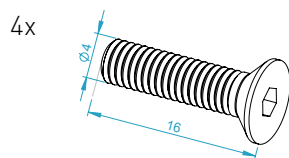

MTS COLLECTIVE MOUNT UNIVERSAL

Instruction Manual
Bedienungsanleitung
Mode d'emploi

PARTS

[dimensions in mm / different scales]
No extra or spare parts listed!

BAG 1

BAG 2

BAG 3

ASSEMBLY

Assembly of a VPC Rotor TCS Collective

Assembly of a Winwing Black Shark Collective

possible position adjustments