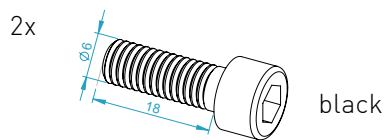

MTS COLLECTIVE MOUNT UNIVERSAL

Instruction Manual
Bedienungsanleitung
Mode d'emploi

PARTS

[dimensions in mm / different scales]
No extra or spare parts listed!

BAG 1

BAG 2

BAG 3

ASSEMBLY

Assembly of a VPC Rotor TCS Collective

Assembly of a Winwing Black Shark Collective

possible position adjustments