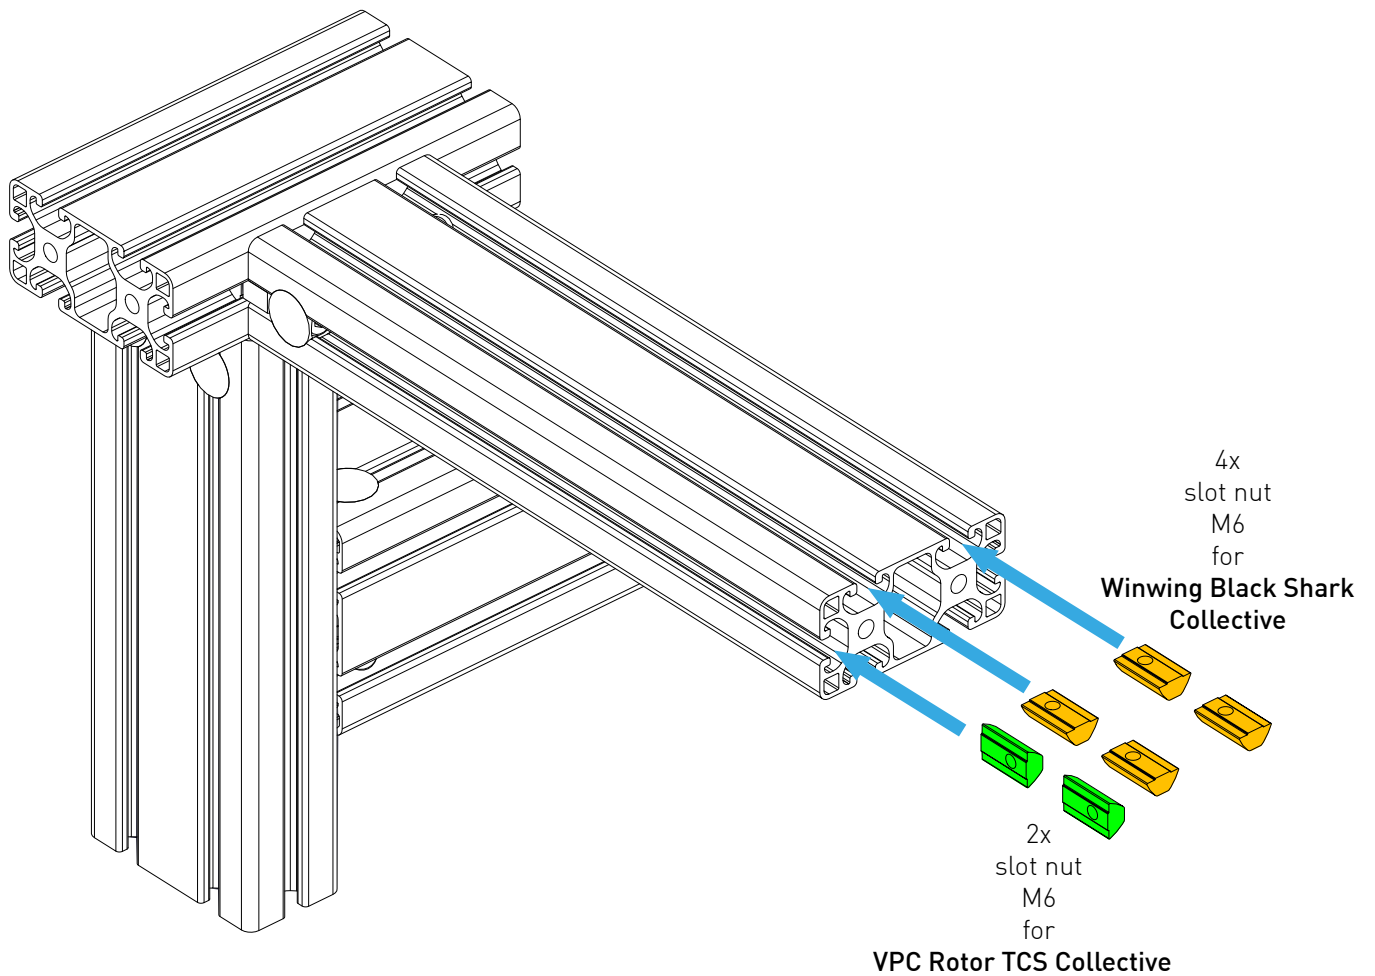

MTS COLLECTIVE MOUNT UNIVERSAL

Instruction Manual
Bedienungsanleitung
Mode d'emploi

PARTS

[dimensions in mm / different scales]
No extra or spare parts listed!

BAG 1

BAG 2

BAG 3

ASSEMBLY

Assembly of a VPC Rotor TCS Collective

Assembly of a Winwing Black Shark Collective

possible position adjustments