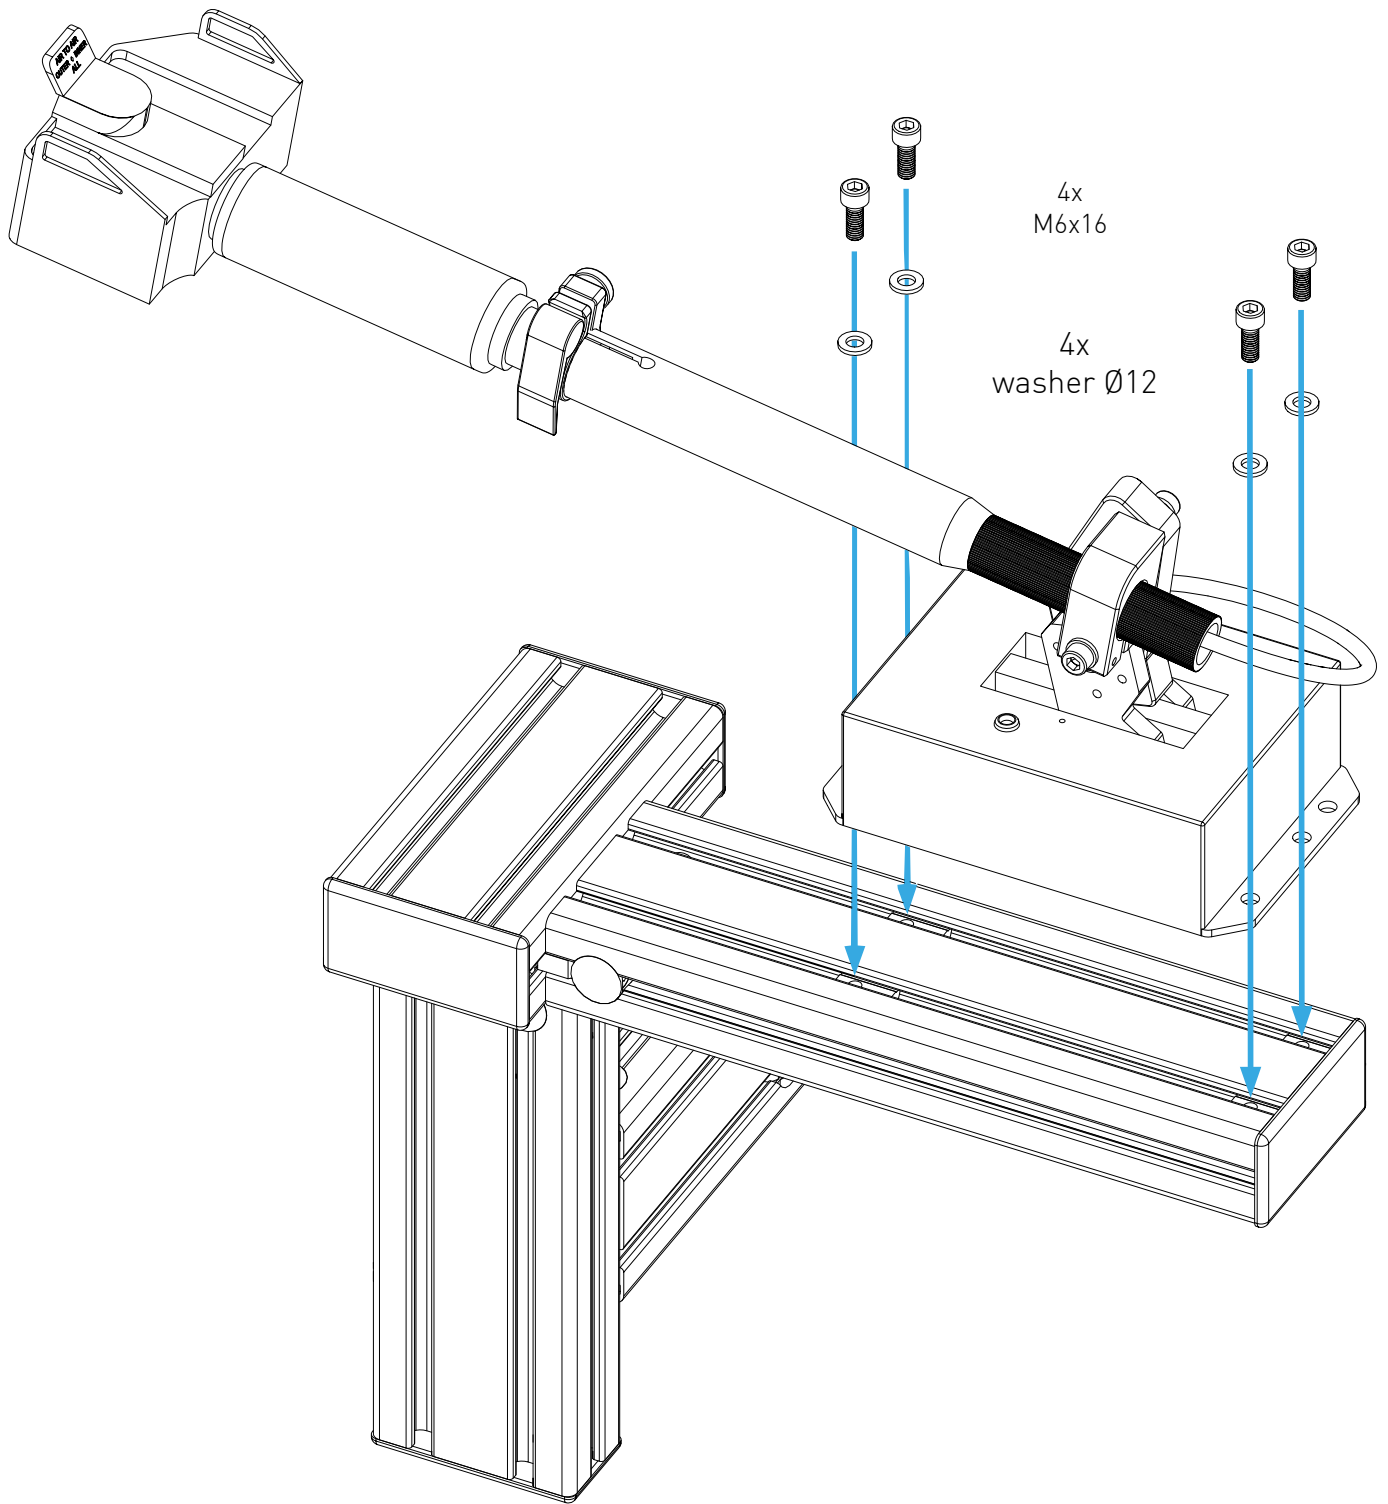

MTS COLLECTIVE MOUNT UNIVERSAL

Instruction Manual
Bedienungsanleitung
Mode d'emploi

PARTS

[dimensions in mm / different scales]
No extra or spare parts listed!

BAG 1

BAG 2

BAG 3

ASSEMBLY

Assembly of a VPC Rotor TCS Collective

Assembly of a Winwing Black Shark Collective

possible position adjustments